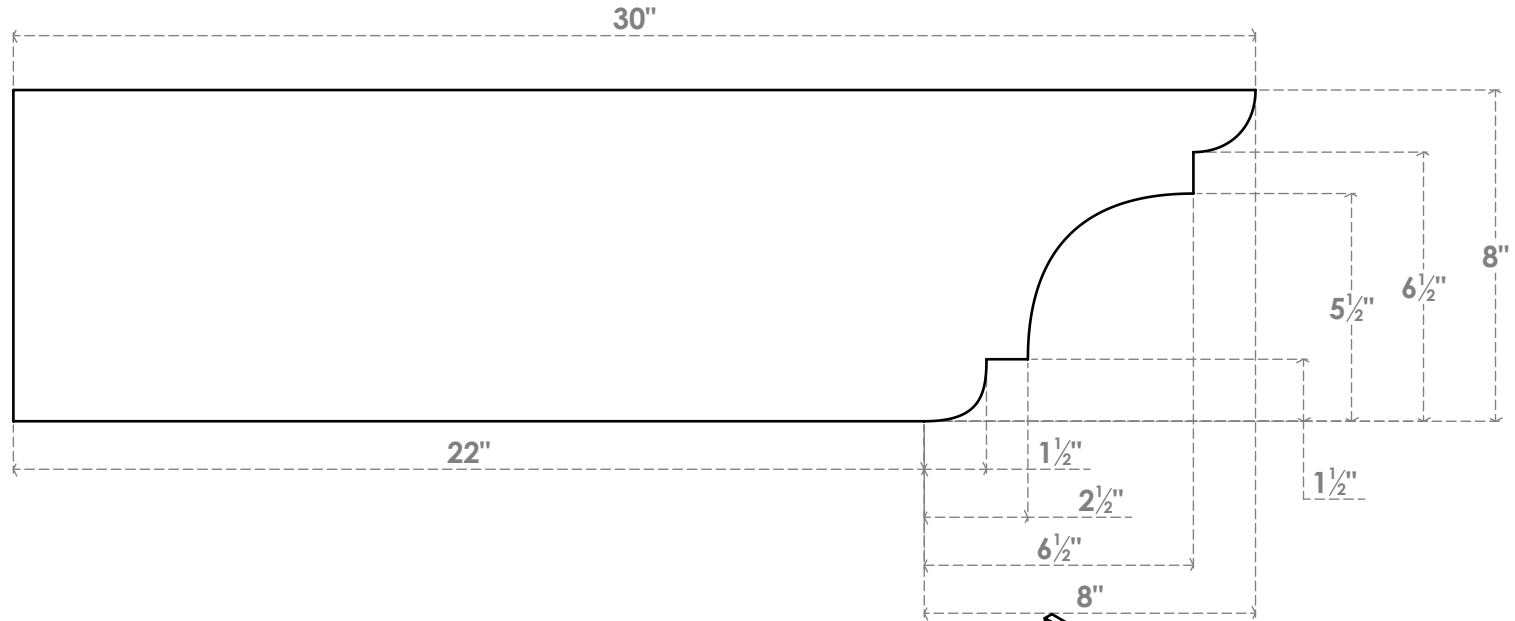

RFTP03X08X30NEB

3"W X 8"H X 30"L NEW BRIGHTON ARCHITECTURAL GRADE PVC RAFTER TAIL

SIDE PROFILE

ISOMETRIC

FRONT PROFILE

EKENA MILLWORK
 2300 WEST MAIN ST.
 CLARKSVILLE, TX 75426
 TOLL FREE: 866-607-0453
 WWW.EKENAMILLWORK.COM