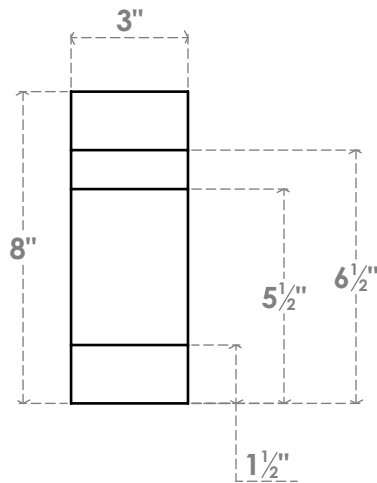

RFTP03X08X30NEB

3"W X 8"H X 30"L NEW BRIGHTON ARCHITECTURAL GRADE PVC RAFTER TAIL

SIDE PROFILE

ISOMETRIC

FRONT PROFILE

EKENA MILLWORK
 2300 WEST MAIN ST.
 CLARKSVILLE, TX 75426
 TOLL FREE: 866-607-0453
 WWW.EKENAMILLWORK.COM

NOTES

1. INSTALLATION TO BE COMPLETED IN ACCORDANCE WITH MANUFACTURER'S SPECIFICATIONS.
2. DRAWING MAY NOT BE TO SCALE
3. THIS DRAWING IS INTENDED FOR DESIGN AND PLANNING PURPOSES ONLY.
4. ALL INFORMATION CONTAINED HEREIN WAS CURRENT AT THE TIME OF DEVELOPMENT BUT MUST BE REVIEWED AND APPROVED BY THE PRODUCT MANUFACTURER TO BE CONSIDERED ACCURATE.
5. ARCHITECTURAL GRADE PVC PRODUCTS ARE MADE FROM EXPANDED CELLULAR PVC AND COME NATURALLY WHITE BUT MAY BE PAINTED